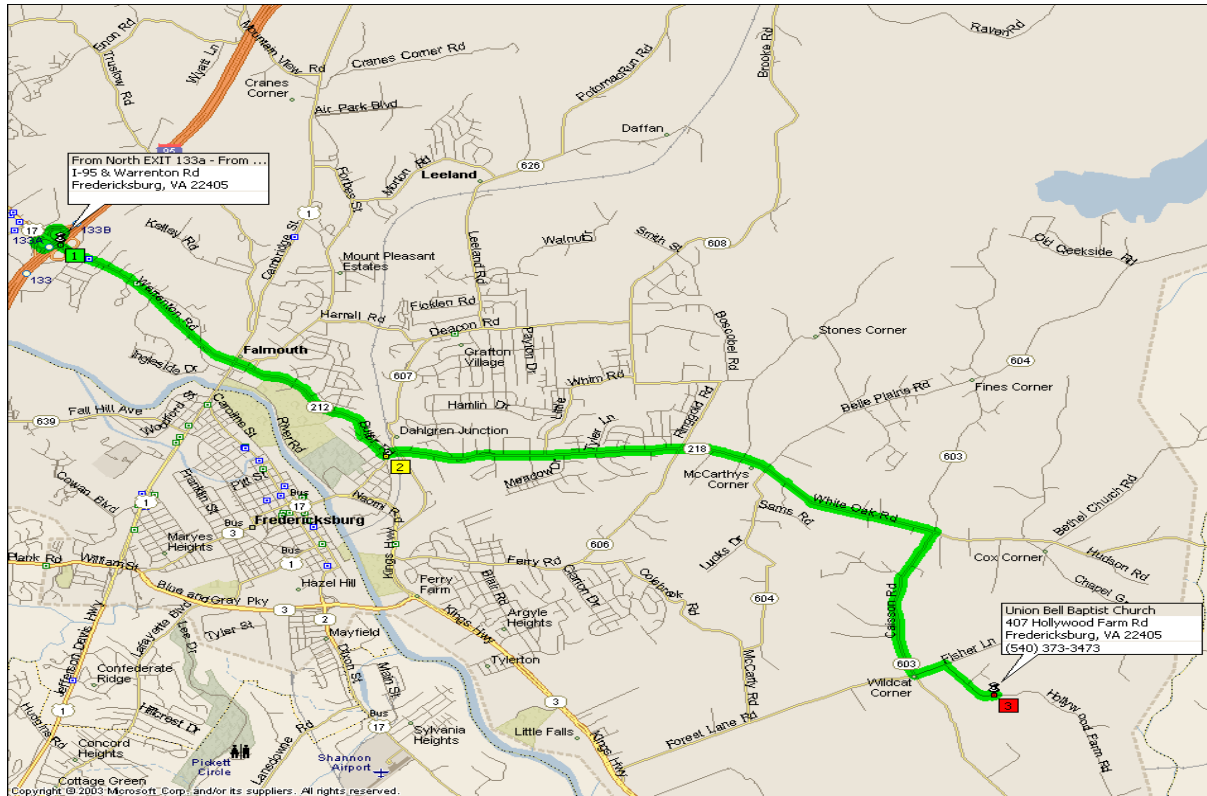

**Union Bell Baptist Church,
407 Hollywood Farm Road
Falmouth, Virginia 22405
(540) 373-3473**

Directions Using Interstate 95

Mile	Directions	For	Toward
0.0	From points North take EXIT 133a - From points South Take 133 (Falmouth)	153	
0.5	At exit 133A, or exit 133 take Ramp (RIGHT) onto US-17 Bus [Warrenton Rd] in the direction of Falmouth, Virginia	2.1	US-17 BUSINESS / Falmouth
2.5	Keep STRAIGHT onto SR-212 [Butler Rd]	1.5	
4.0	Near Dahlgren Junction, keep STRAIGHT across the bridge (North) onto SR-218 [White Oak Rd]	4.2	
8.2	Turn RIGHT (South) onto SR-603 [Caisson Rd]	1.5	
9.7	Turn LEFT (East) onto Hollywood Farm Rd	0.2	
9.9	Turn RIGHT to stay on Hollywood Farm Rd	0.5	
10.4	Arrive 407 Hollywood Farm Rd, Fredericksburg, VA 22405		