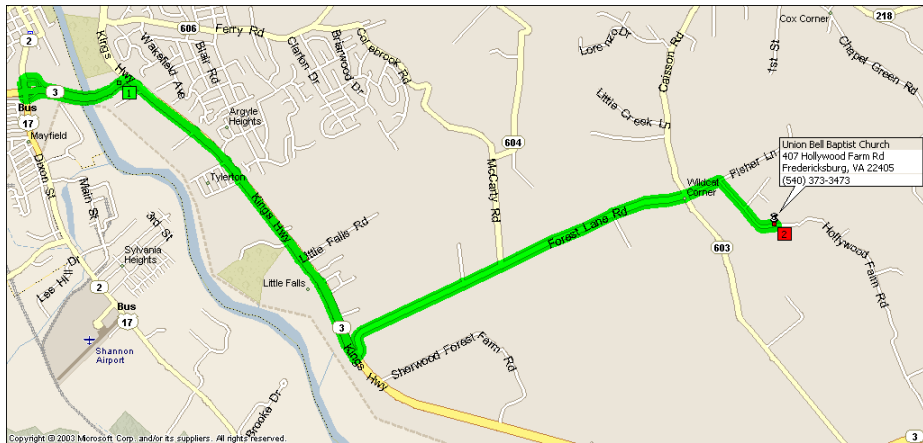

**Union Bell Baptist Church,  
407 Hollywood Farm Road  
Falmouth, Virginia 22405  
(540) 373-3473**

**From Route 3 East (King George and Beyond)**

Mile	Directions	For	Toward
0.0	Depart from points east (King George, VA and beyond) on SR-3 [Kings Hwy] and head (West) toward Fredericksburg		Fredericksburg
0.6	Just West of Sealston, Turn RIGHT (North) onto Hollywood Farm Rd		
2.5	Arrive 407 Hollywood Farm Rd, Fredericksburg, VA 22405		

**From Route 3 West (I-95 and Beyond)**

Mile	Directions	For	Toward
0.0	From I-95 and beyond take SR-3 West to Blue and Gray Pkwy, Fredericksburg, VA 22405		King George
	Bear RIGHT onto Ramp to continue on SR-3 East		King George
	Turn LEFT (North-East) onto Forest Lane Rd (Route 601)	2.5	mi
	Road name changes to Hollywood Farm Rd	0.2	mi
	Turn RIGHT to stay on Hollywood Farm Rd	0.5	mi
7.0	Arrive 407 Hollywood Farm Rd, Fredericksburg, VA 22405		