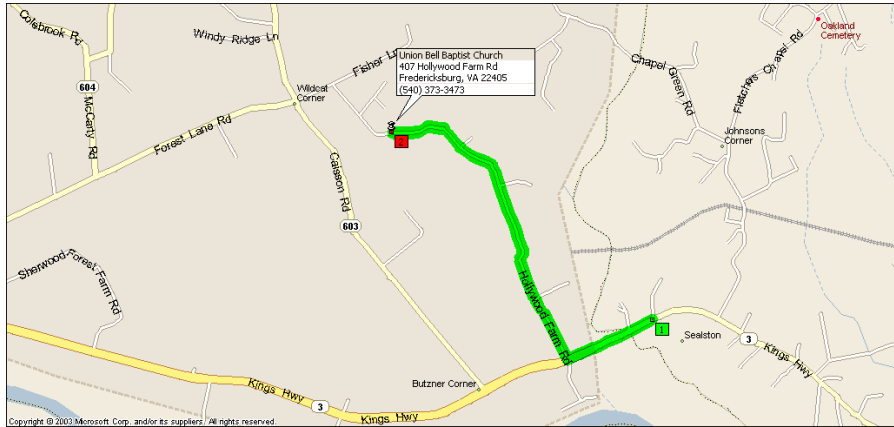

**Union Bell Baptist Church,  
407 Hollywood Farm Road  
Falmouth, Virginia 22405  
(540) 373-3473**

**From Route 3 East (King George and Beyond)**

Mile	Directions	For	Toward
0.0	Depart from points east (King George, VA and beyond) on SR-3 [Kings Hwy] and head (West) toward Fredericksburg		Fredericksburg
0.6	Just West of Sealston, Turn RIGHT (North) onto Hollywood Farm Rd		
2.5	Arrive 407 Hollywood Farm Rd, Fredericksburg, VA 22405		

**From Route 3 West (I-95 and Beyond)**

Mile	Directions	For	Toward
0.0	From I-95 and beyond take SR-3 West to Blue and Gray Pkwy, Fredericksburg, VA 22405		King George
	Bear RIGHT onto Ramp to continue on SR-3 East		King George
	Turn LEFT (North-East) onto Forest Lane Rd (Route 601)	2.5	mi
	Road name changes to Hollywood Farm Rd	0.2	mi
	Turn RIGHT to stay on Hollywood Farm Rd	0.5	mi
7.0	Arrive 407 Hollywood Farm Rd, Fredericksburg, VA 22405		